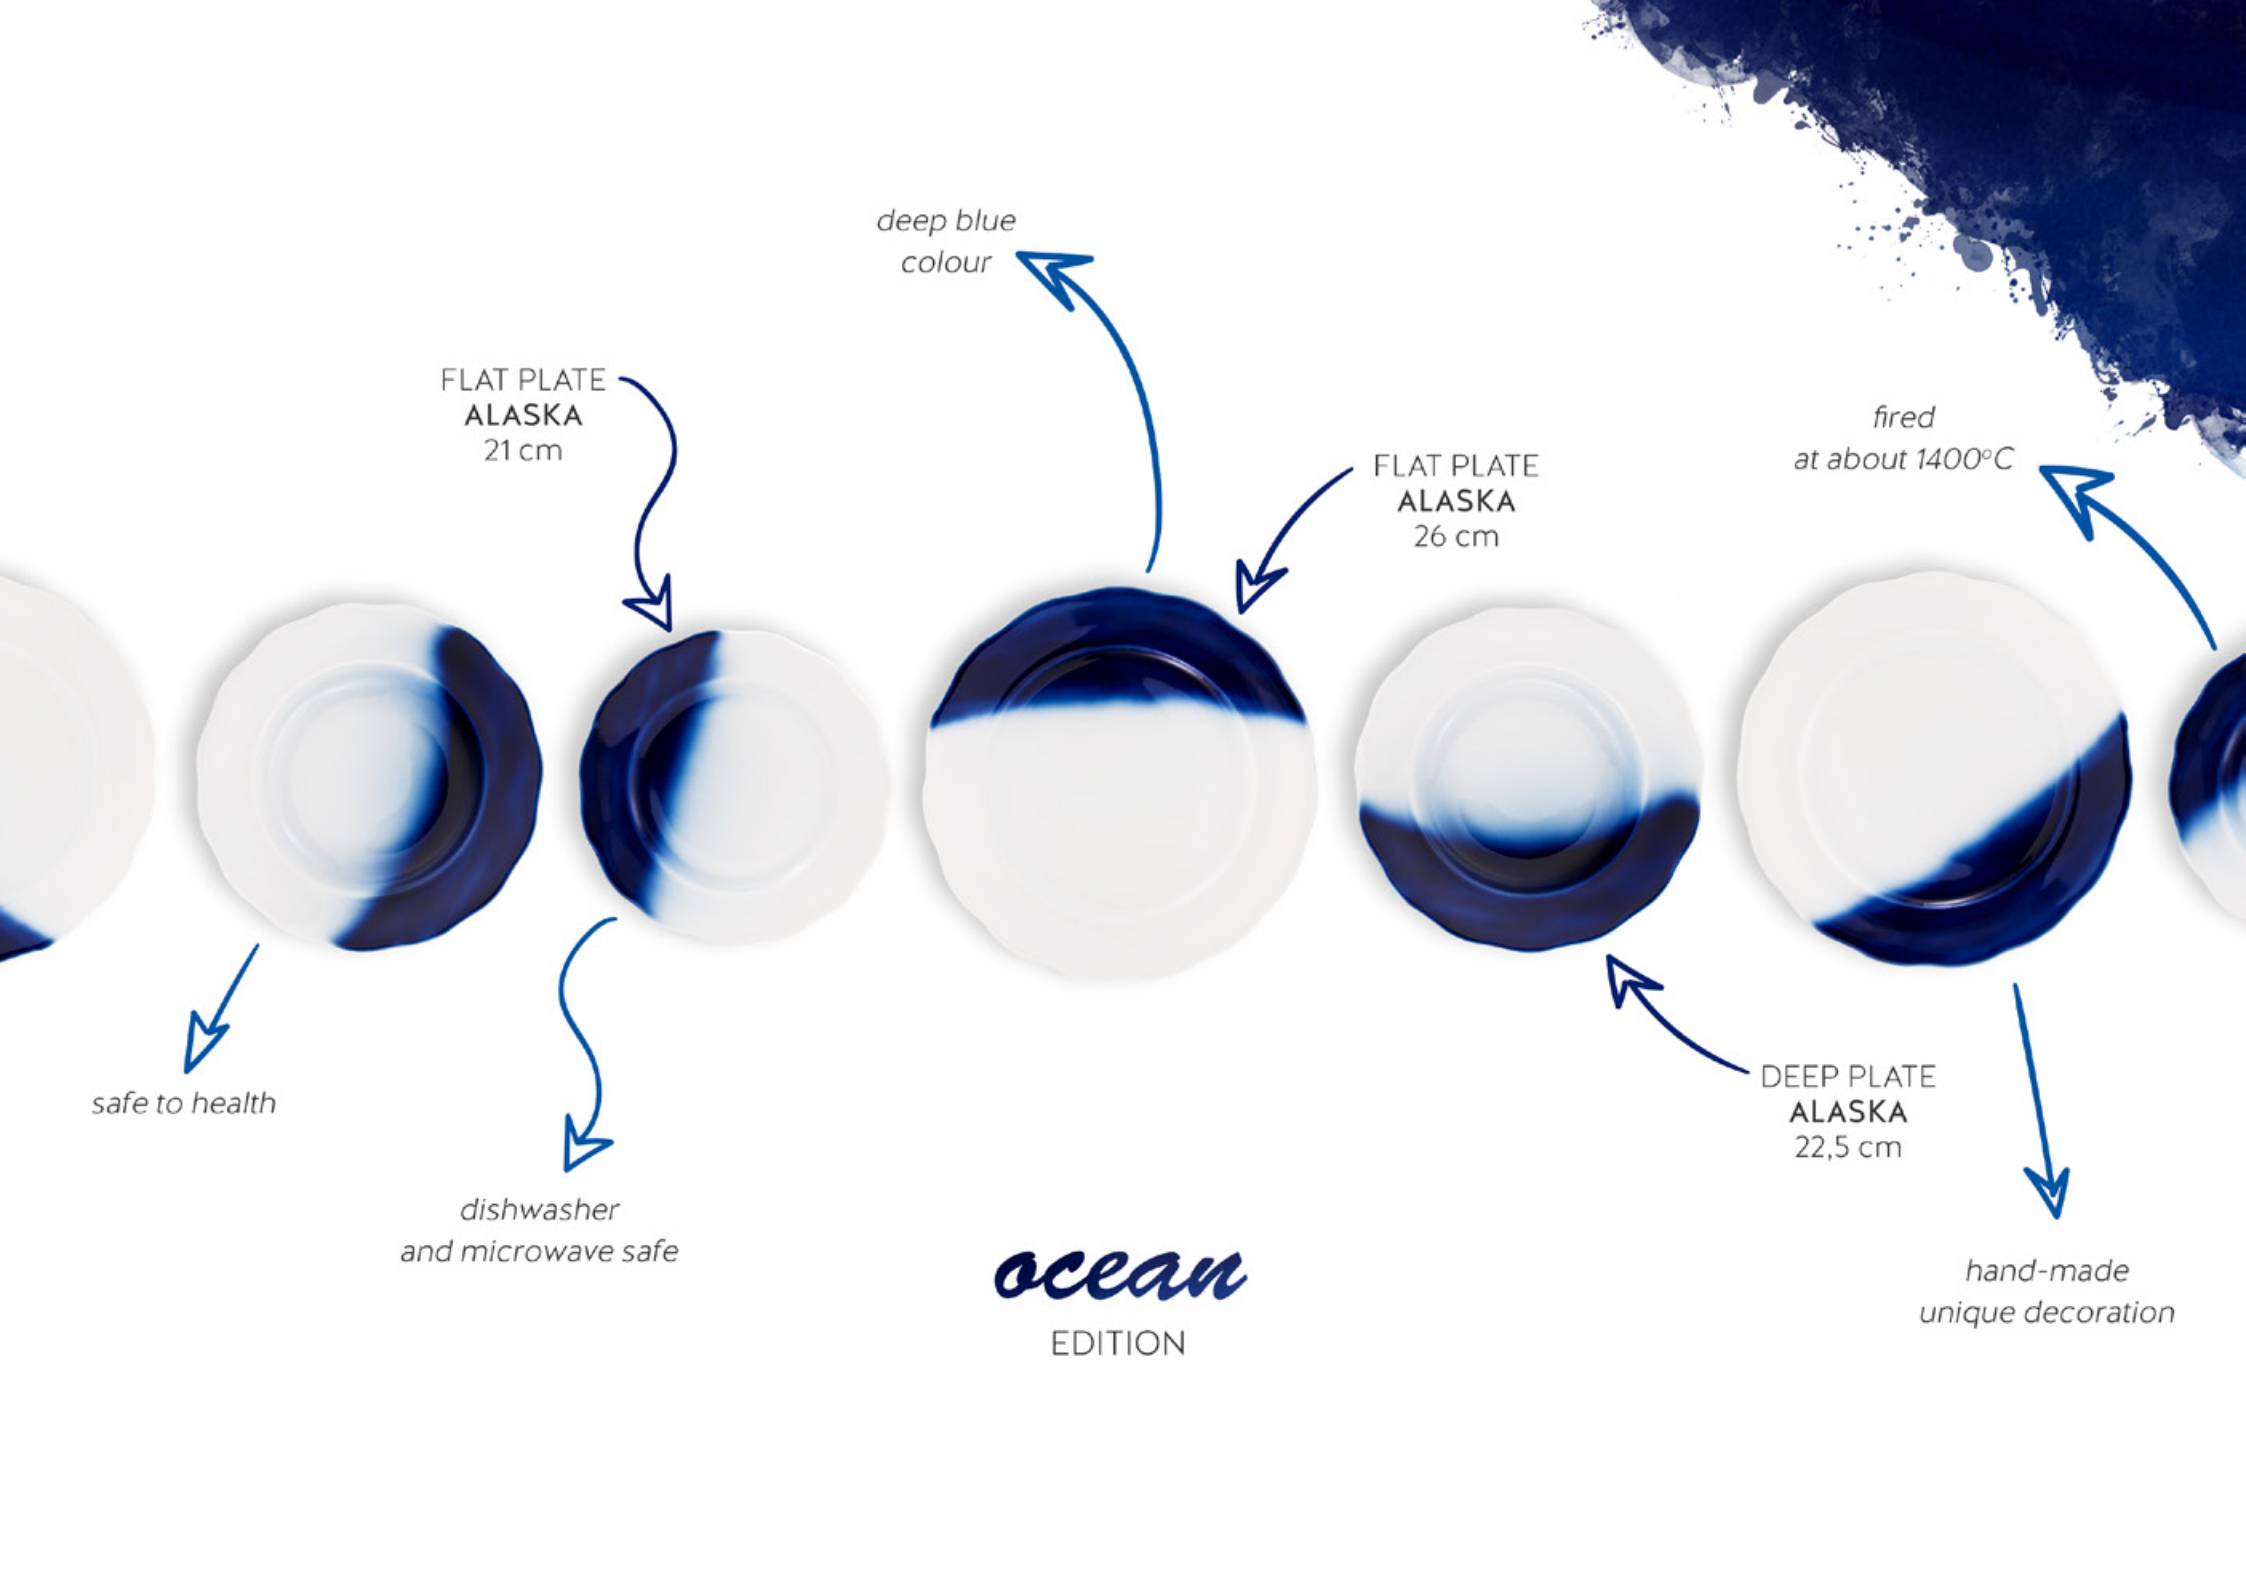

*ocean*

EDITION

A collection of white ceramic plates with a dark blue, wavy, shell-like pattern around the edges. The plates are arranged in a scattered pattern on a white background. The central plate features the text "ocean" in a blue script font and "EDITION" in a black sans-serif font below it.

*ocean*  
EDITION

deep blue  
colour

FLAT PLATE  
ALASKA  
21 cm

FLAT PLATE  
ALASKA  
26 cm

fired  
at about 1400°C

DEEP PLATE  
ALASKA  
22,5 cm

safe to health

dishwasher  
and microwave safe