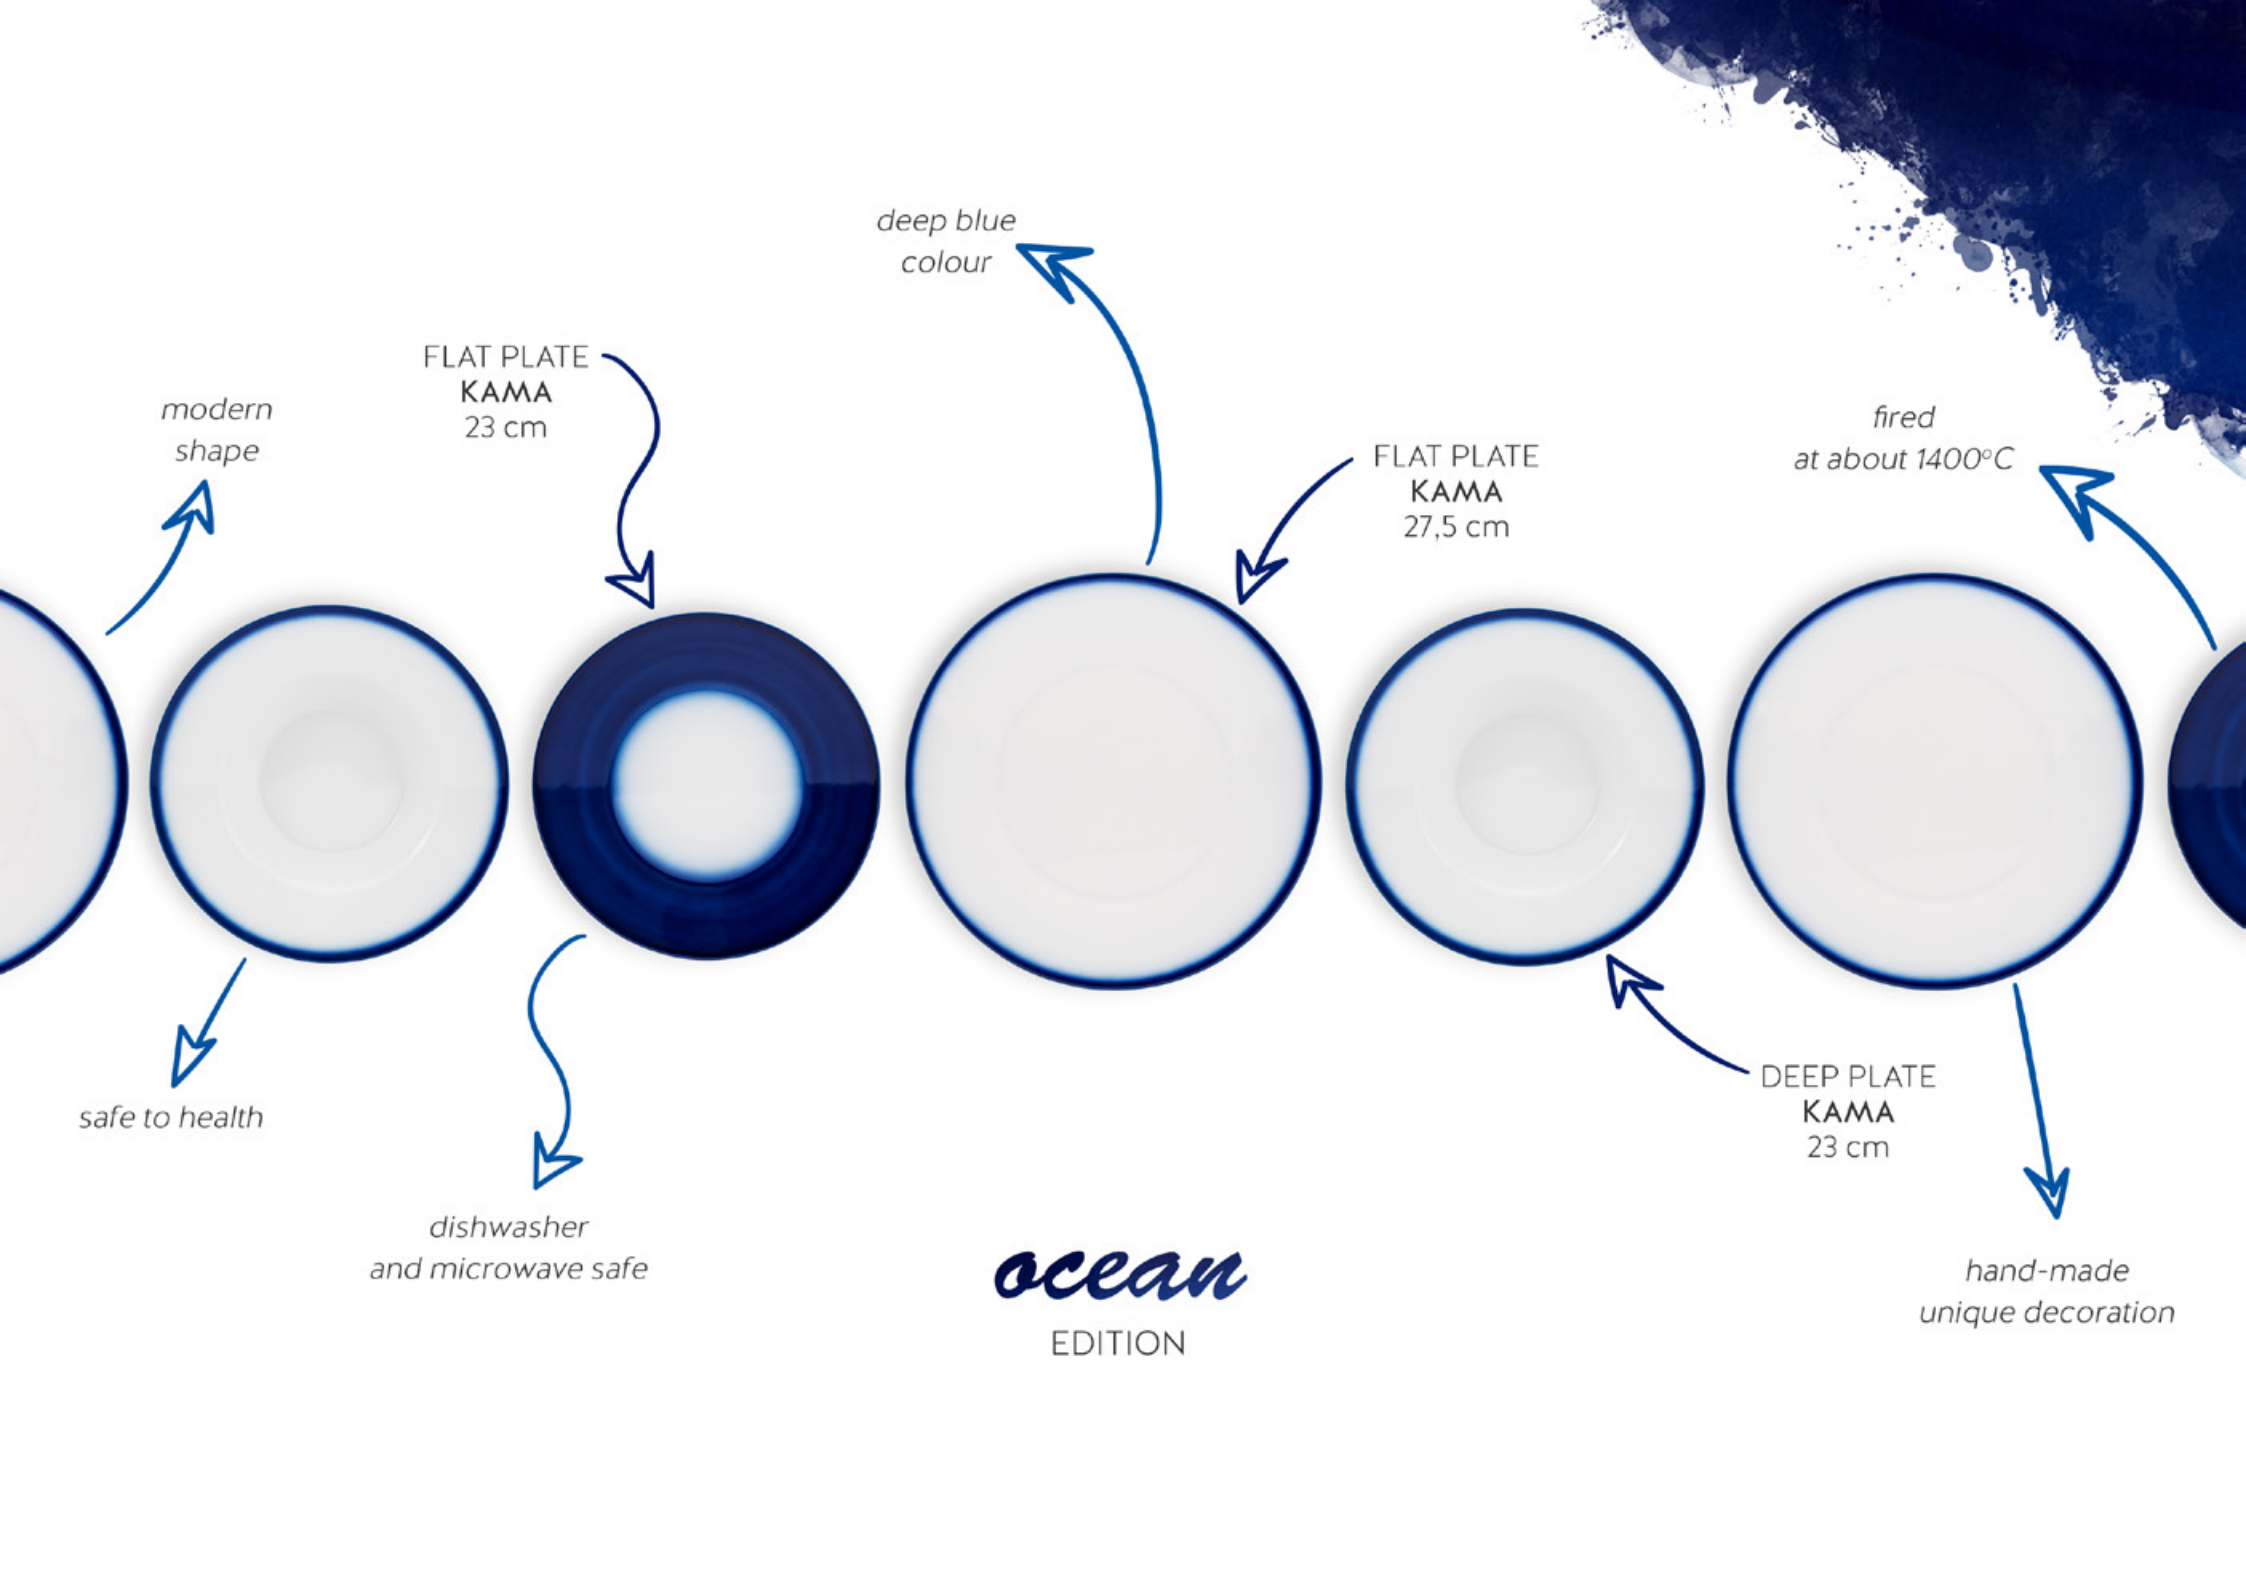

*ocean*  
EDITION

A collection of white ceramic plates with dark blue rims. The central plate is in sharp focus and features the text 'ocean EDITION' in the center. The other plates are slightly out of focus, creating a sense of depth.

*ocean*  
EDITION

*modern shape*

FLAT PLATE  
KAMA  
23 cm

*deep blue colour*

FLAT PLATE  
KAMA  
27,5 cm

*fired at about 1400°C*

*safe to health*

*dishwasher and microwave safe*

DEEP PLATE  
KAMA  
23 cm

*hand-made unique decoration*

*ocean*  
EDITION

# KAMA

*modern round shape with wide wing*

*ocean*

EDITION

*ocean*

EDITION

[www.porcelana-kristoff.pl](http://www.porcelana-kristoff.pl)

[f /kristoffporcelain](https://www.facebook.com/kristoffporcelain) [i /porcelanakristoff](https://www.instagram.com/porcelanakristoff)