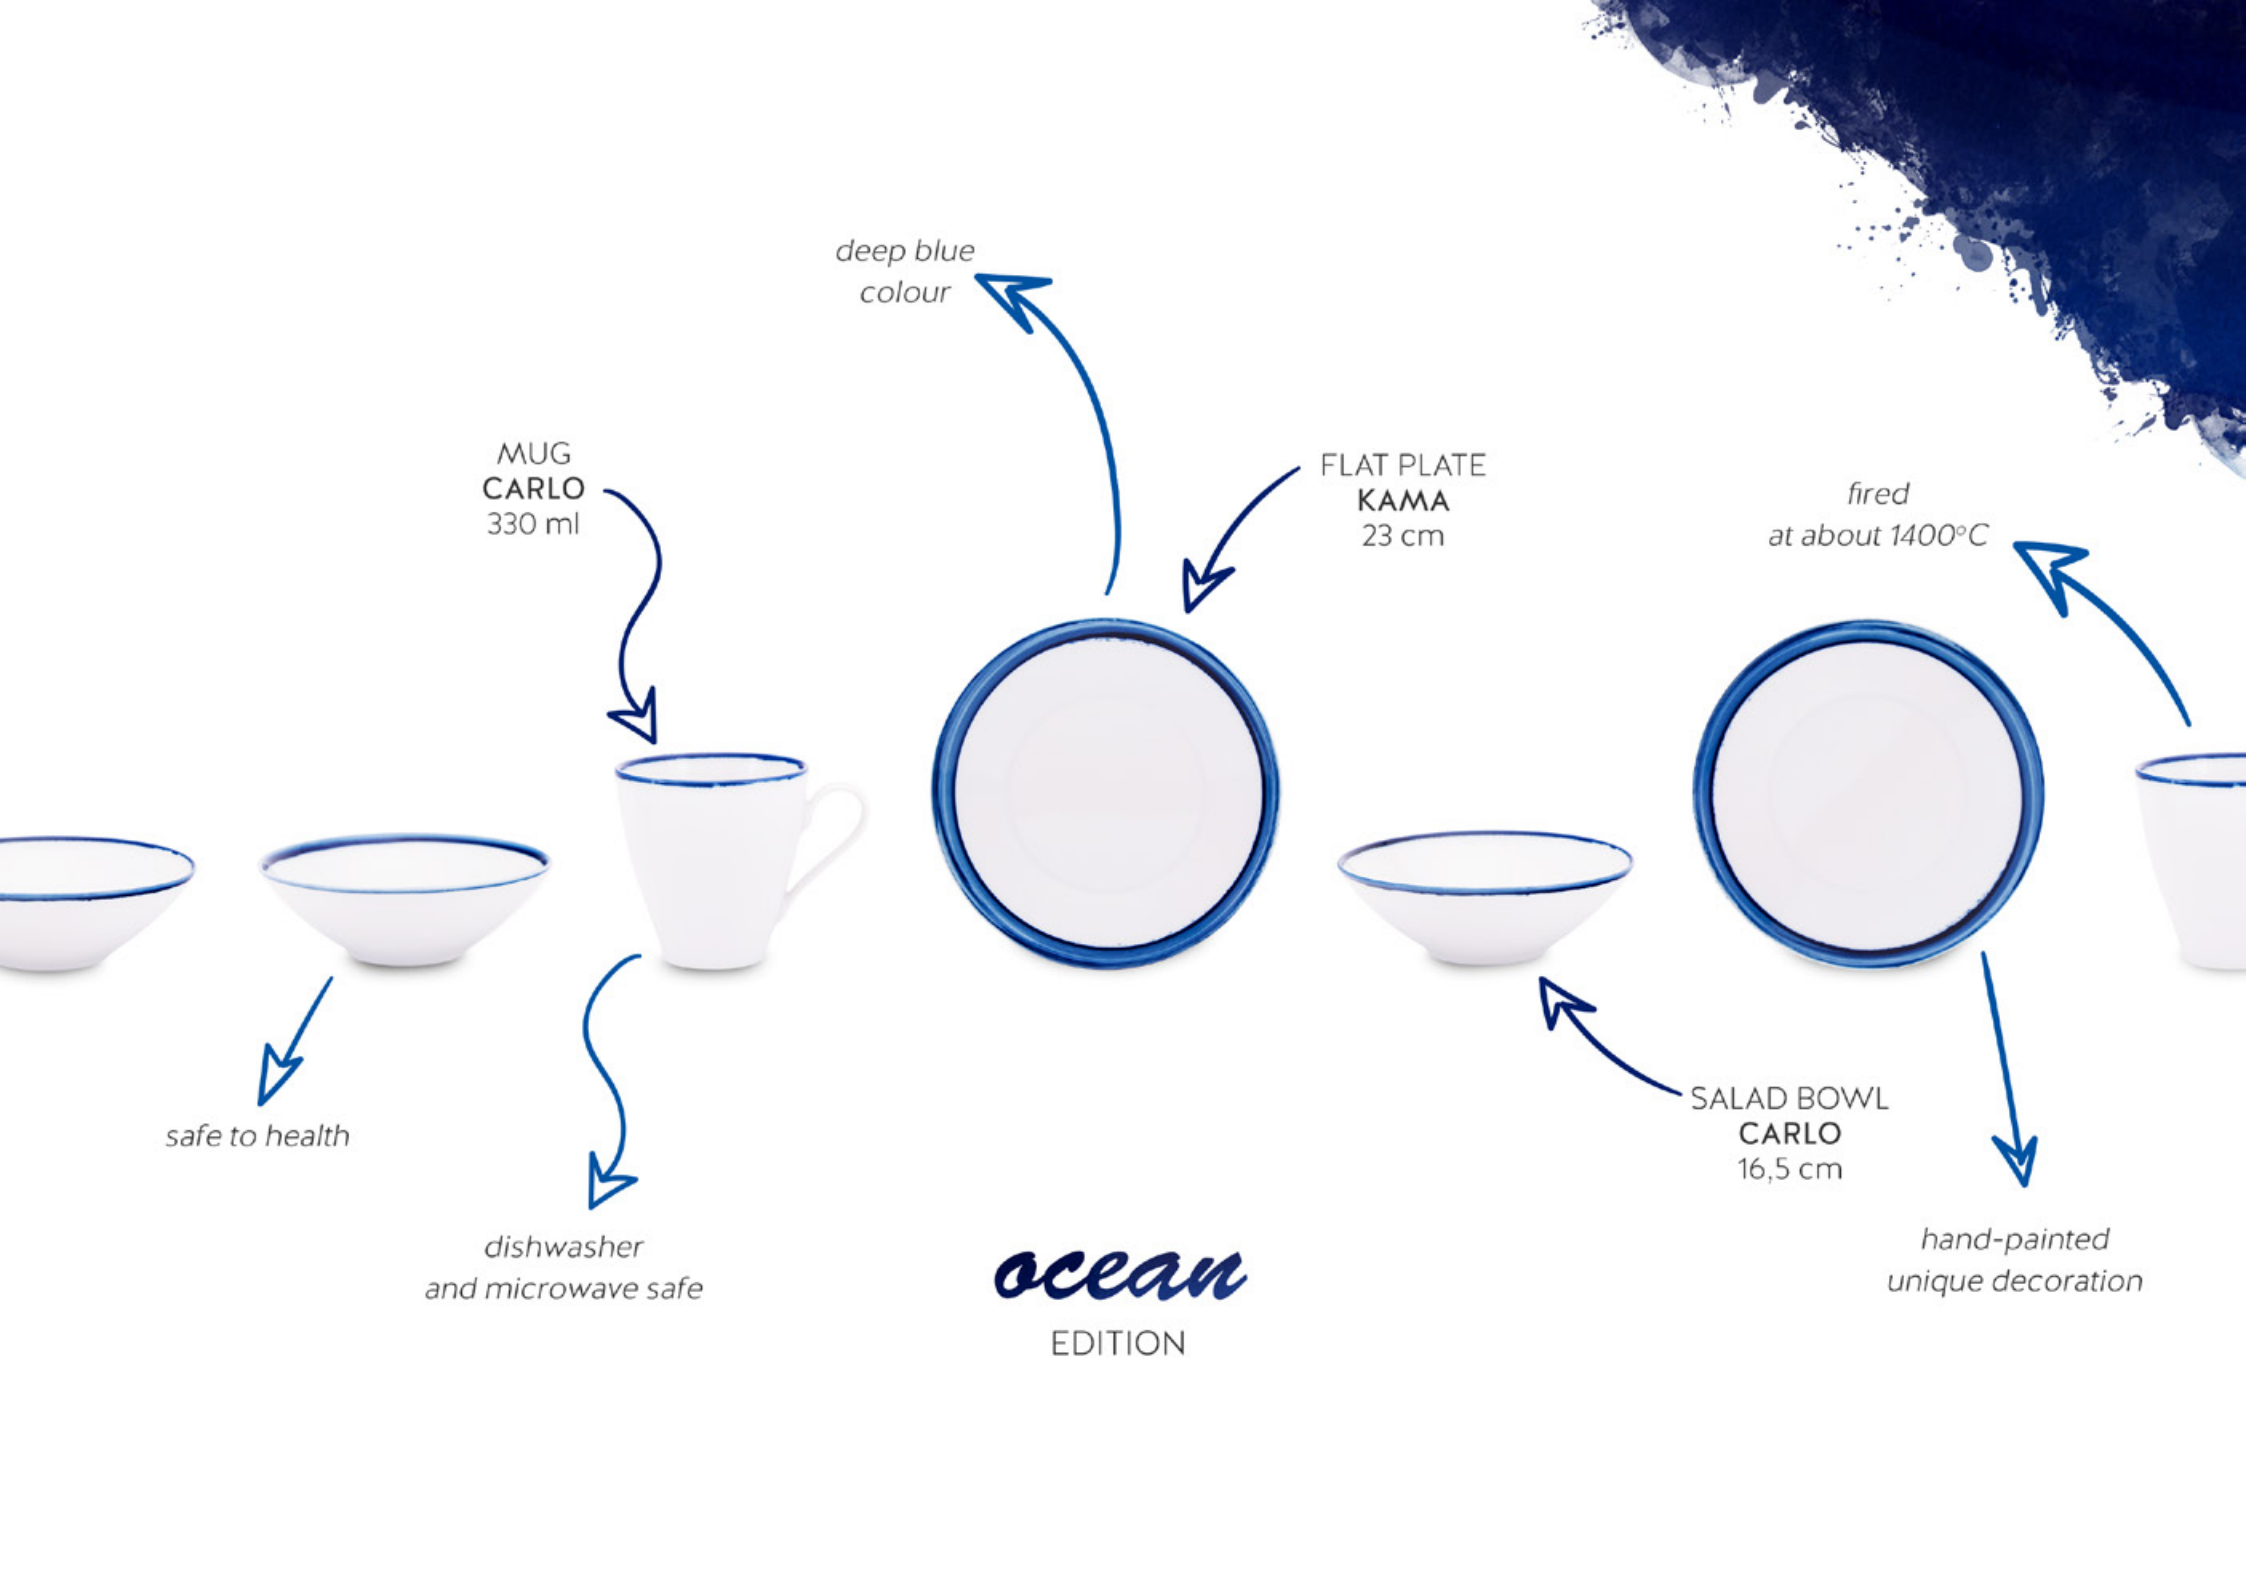

ocean

EDITION

ocean
EDITION

MUG
CARLO
330 ml

FLAT PLATE
KAMA
23 cm

fired
at about 1400°C

SALAD BOWL
CARLO
16,5 cm

safe to health

dishwasher
and microwave safe

deep blue
colour

hand-painted
unique decoration

ocean
EDITION

ocean

EDITION

www.porcelana-kristoff.pl

[f /kristoffporcelain](https://www.facebook.com/kristoffporcelain) [i /porcelanakristoff](https://www.instagram.com/porcelanakristoff)